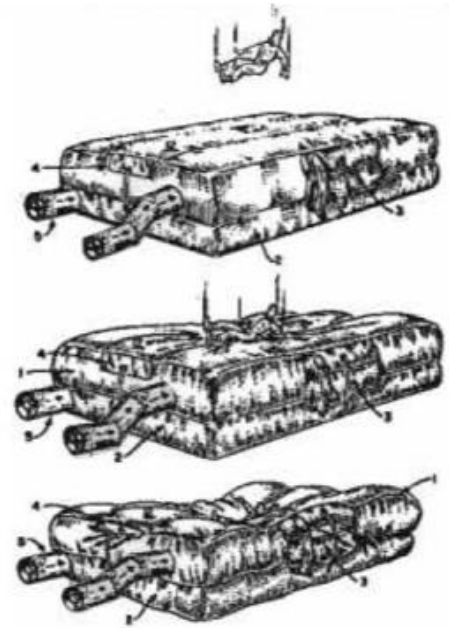

ROSENFIRE
YOUR NEXT EQUIPMENT

TECHNICAL SHEET

RESCUE CUSHION LIFE JUMP X-21A

HIGHLIGHTS

Max jumping height 21 meters / 70 feet. Clear and wide center marking.

First inflation time 60 seconds. Re-inflation time 30 seconds.

Lateral breathers, adjustable for smooth landing.

CE Certified fabrics PVC coated - Non flammable, tears and cut resistant, anti acid, oil and petrol resistant, anti-ageing.

CE Certified fans.

Non return valve on fans to avoid accidental cushion deflation
Calibrated fans for proper flow and pressure inflation capacity

SPECIFICATIONS LIFE JUMP X-21A

Height rating: 21 meters (70 feet)

Inflated dimensions: 4,5 x 6 x 2,7 mt.

Useful surface: 27 m²

Cushion ready from arrival: 5 minutes

Inflation time (first): 60 seconds

Re-inflation time after each jump: 30 seconds

Upper chamber fan: 21A - 20" / 8P / 230 V-50Hz

Lower chamber fan: 21A - 20" / 4P / 230 V-50Hz

Shipping dimensions:

N.1 pallet 100 x 120 x 100 cm.

N.1 pallet 80 x 120 x 80 cm.

Shipping weight (Total): 240 kg

NORMES

Fabric is certified for:

- Tear resistance as per EN ISO 1421/ 1 – DIN 53354
- Cut resistance as per DIN 53363:2003
- Temperature resistance as per EN 1876/2:1998
- Fire resistance as per M2 CLASS
- Light resistance as per ISO 105 B02:1998 (for better endurance in time)

ROSENFIRE S.r.l.
Via G. Bormioli, 3 - I-25135 BRESCIA / ITALY
Ph. +39 030 2548566 - Fax +39 030 2548420
Web www.rosenfire.it - Mail info@rosenfire.it