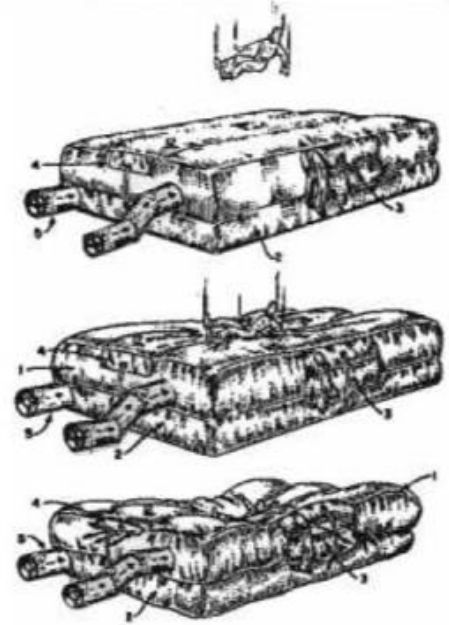

ROSENFIRE
YOUR NEXT EQUIPMENT

TECHNICAL SHEET

RESCUE CUSHION LIFE JUMP X-30A

HIGHLIGHTS

Max jumping height 30 meters / 100 feet. Clear and wide center marking.

First inflation time 60 seconds. Re-inflation time 30 seconds. Lateral breathers, adjustable for smooth landing.

CE Certified fabrics PVC coated - Non flammable, tears and cut resistant, anti acid, oil and petrol resistant, anti-ageing. CE Certified fans.

Non return valve on fans to avoid accidental cushion deflation Calibrated fans for proper flow and pressure inflation capacity

SPECIFICATIONS LIFE JUMP X-30A

Height rating: 30 meters (100 feet)

Inflated dimensions: 6 x 7,5 x 2,9 mt.

Useful surface: 45 m²

Cushion ready from arrival: 5 minutes

Inflation time (first): 60 seconds

Re-inflation time after each jump: 30 seconds

Upper chamber fan: 30A - 24" / 8P / 230 V-50Hz

Lower chamber fan: 30A - 20" / 8P / 230 V-50Hz

Shipping dimensions:

N.1 pallet 150 x 140 x 100 cm.

N.1 pallet 80 x 120 x 80 cm.

Shipping weight (Total): 360 kg

NORMES

Fabric is certified for:

- Tear resistance as per EN ISO 1421/ 1 – DIN 53354
- Cut resistance as per DIN 53363:2003
- Temperature resistance as per EN 1876/2:1998
- Fire resistance as per M2 CLASS
- Light resistance as per ISO 105 B02:1998 (for better endurance in time)

ROSENFIRE S.r.l.
Via G. Bormioli, 3 - I-25135 BRESCIA / ITALY
Ph. +39 030 2548566 - Fax +39 030 2548420
Web www.rosenfire.it - Mail info@rosenfire.it